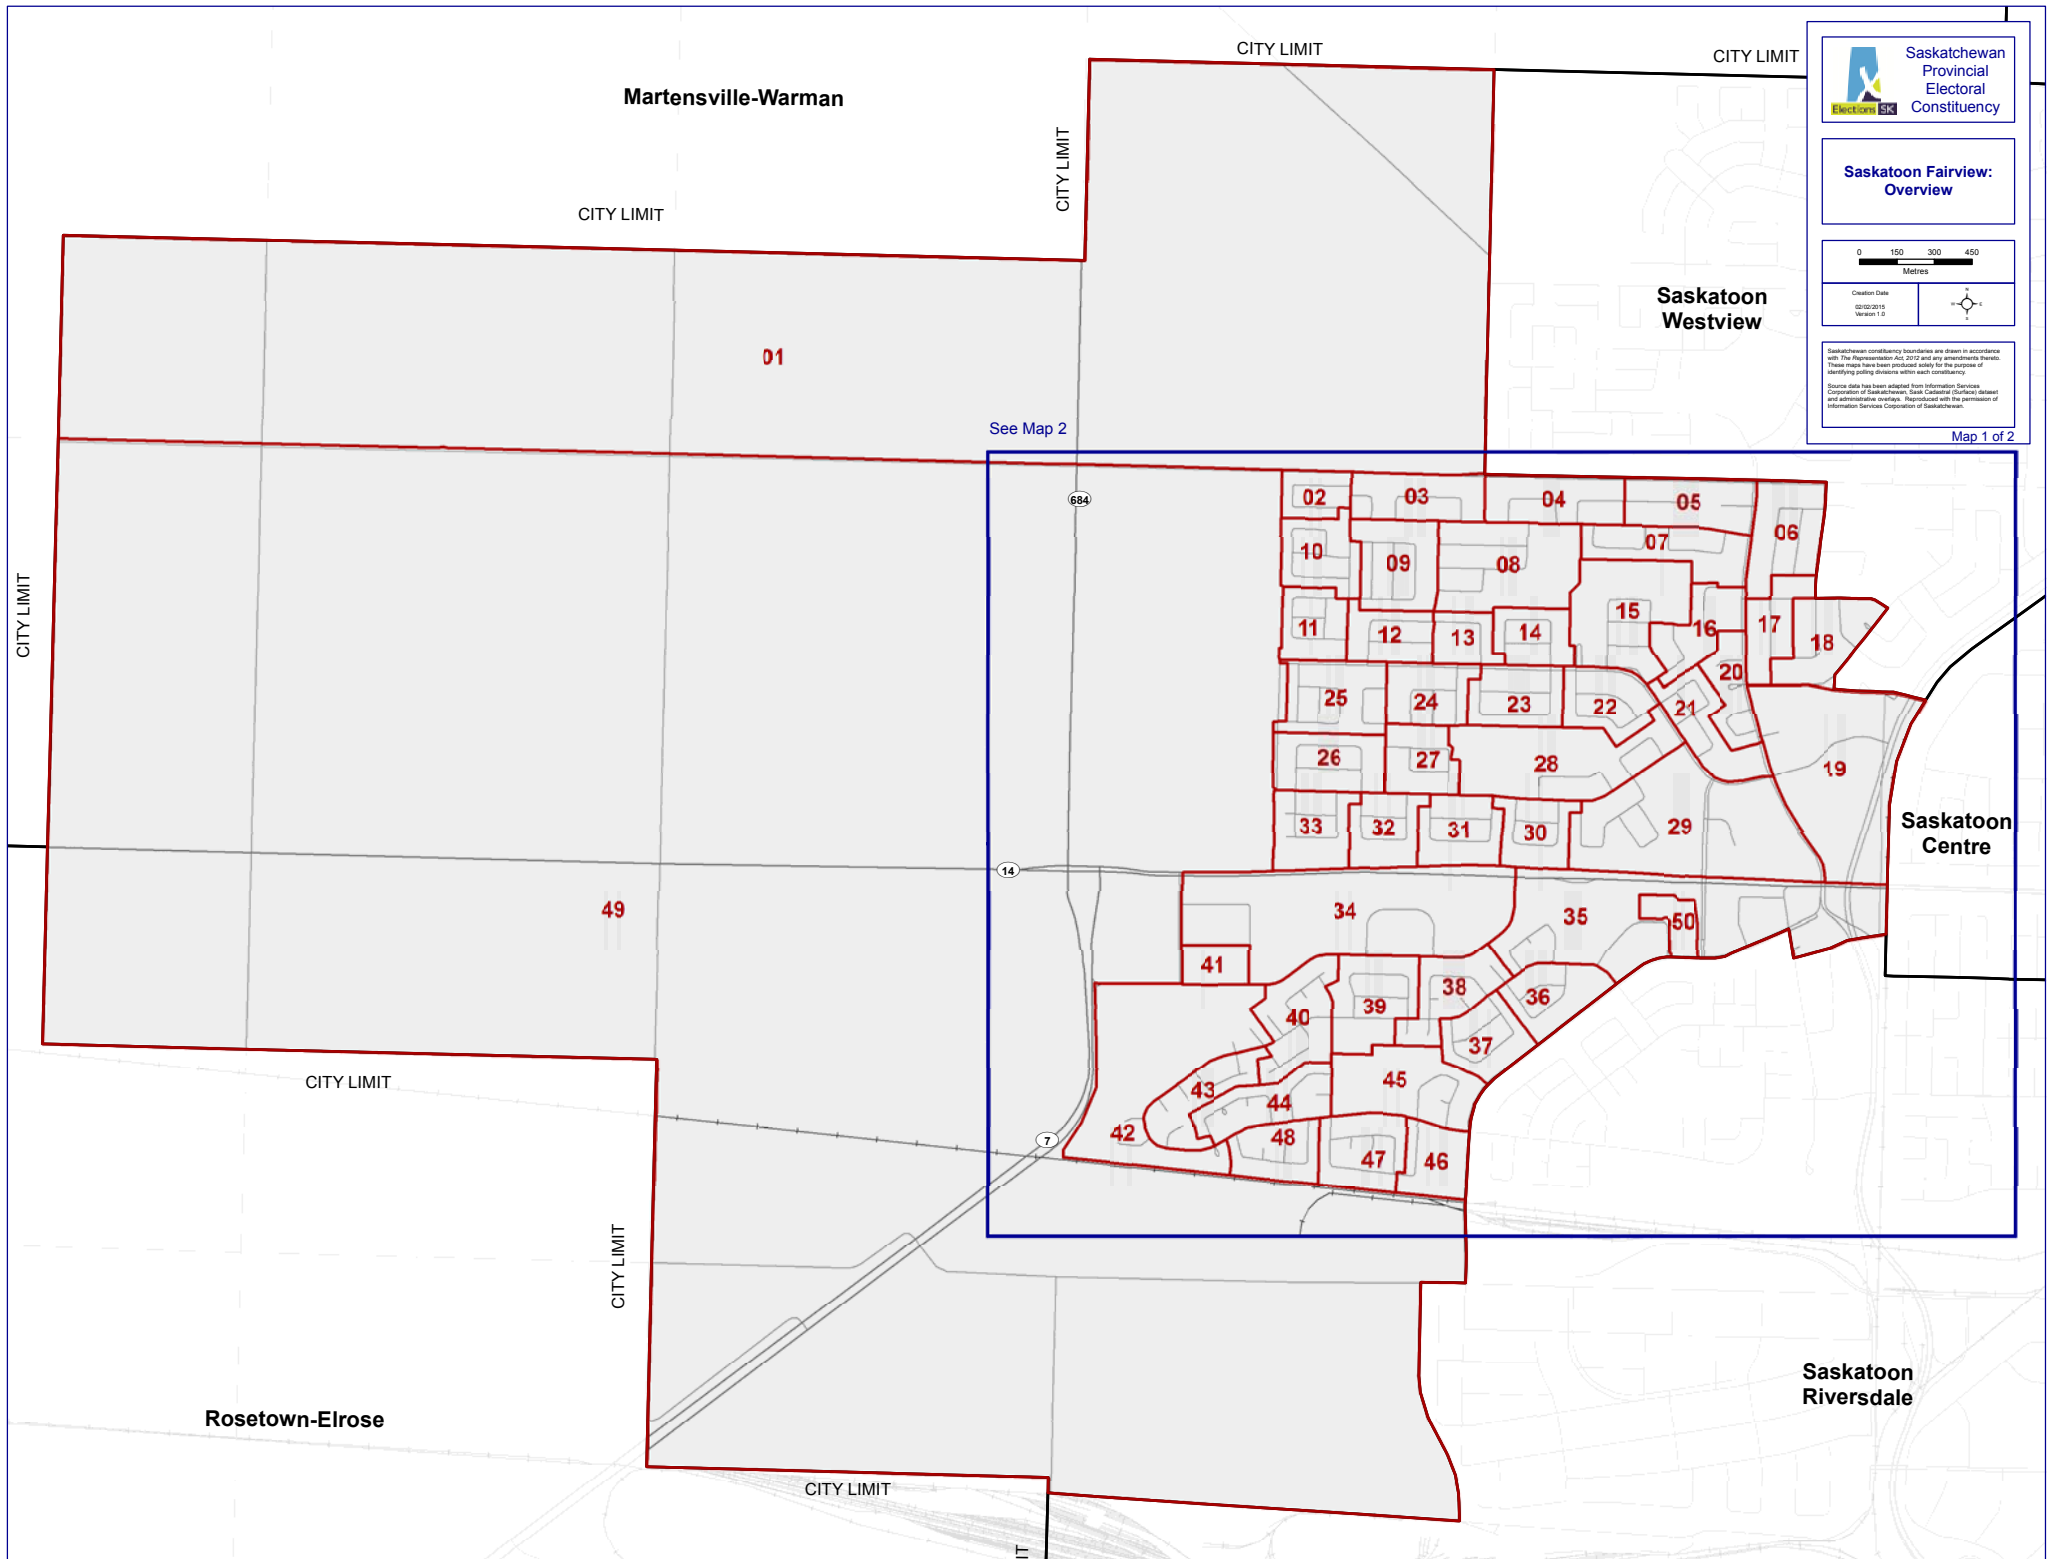

See Map 2

CITY LIMIT

CITY LIMIT

CITY LIMIT

CITY LIMIT

CITY LIMIT

CITY LIMIT

IT

Martensville-Warman

Saskatoon
Westview

Saskatoon
Centre

Saskatoon
Riversdale

01

49

02

03

04

05

06

10

09

08

07

11

12

13

14

15

16

17

18

25

24

23

22

21

20

26

27

28

19

33

32

31

30

29

34

35

50

41

40

39

38

36

43

42

44

45

48

47

46

684

14

7